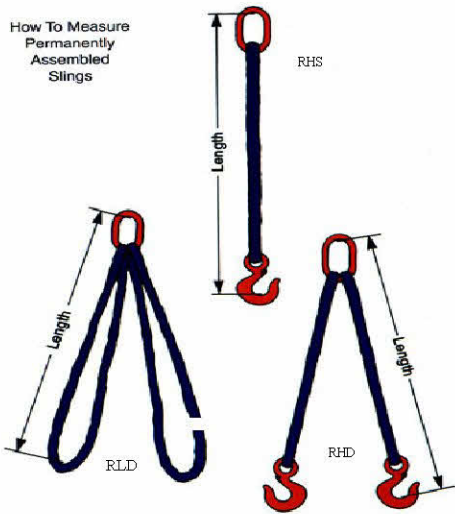

WE MAKE BRIDEL SLINGS IN MANY CONFIGERATIONS